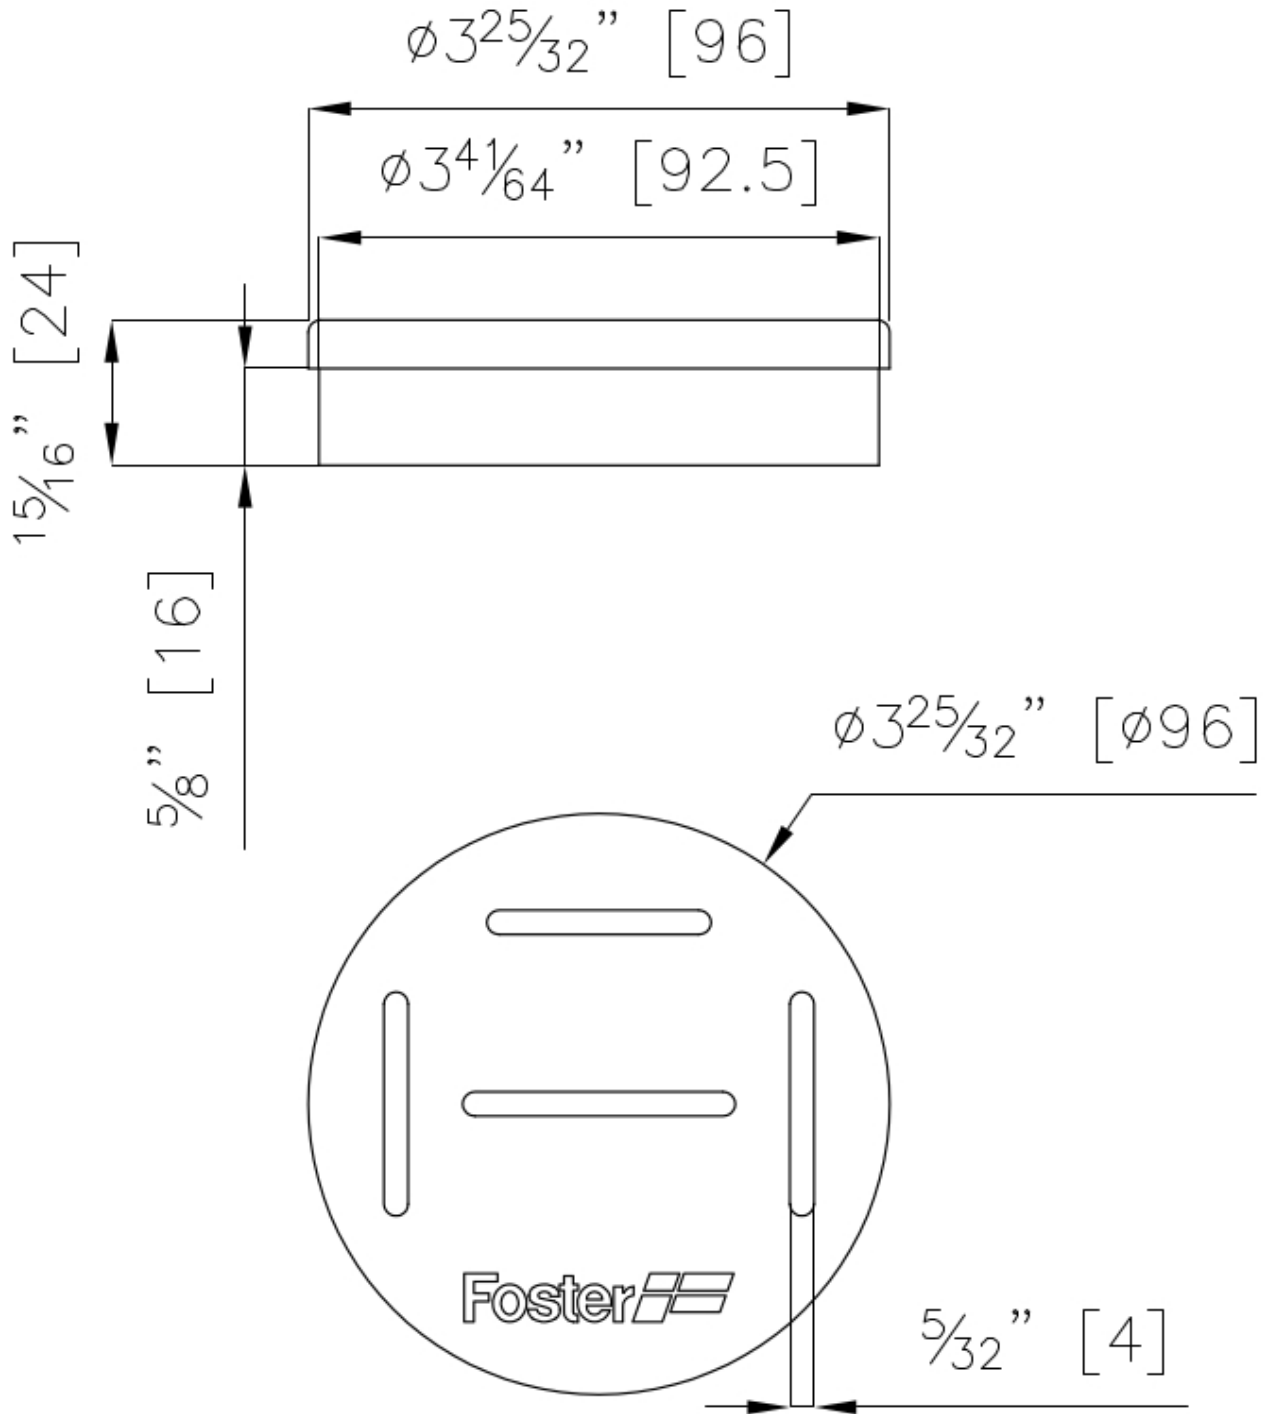

Knives-holder

Accessories

Code: 8100 030

DETAILS

Material Foster Black Composit

Sink accessories Knives-holder

Dimensions $\varnothing 3 \frac{25}{32}'' \times 15/16''$

Notes: Can only be combined with:
- 8100 700
- 8100 703
- 8100 704
- 8100 706
- 8100 621
- 8100 626
- 1773 723

TECHNICAL DATA

OPTIONAL ACCESSORIES

3 Bottles-holder set
8100 621

3 Bottles-holder set
8100 626

Bottle holder
1773 723

HappyHour